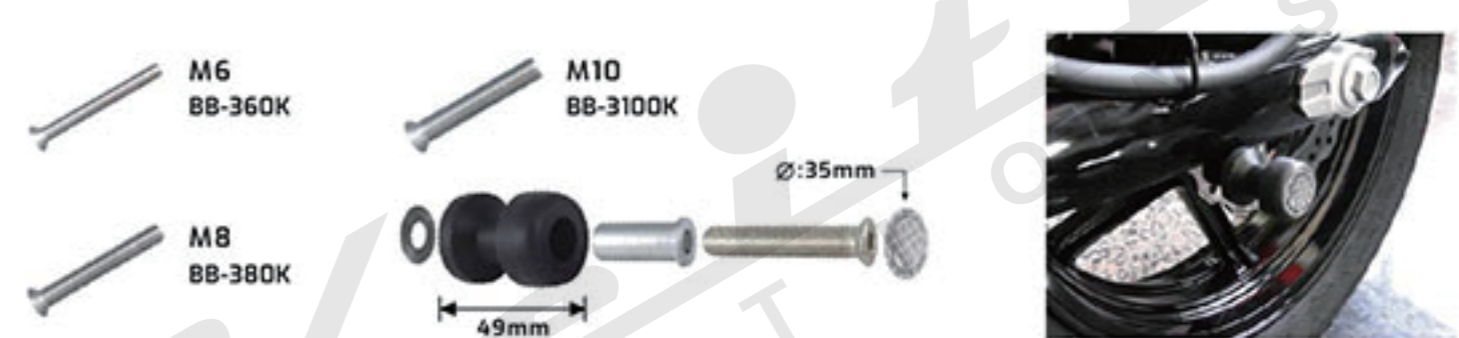

ANTI-SLIP FOAM

TIRE REPAIR KIT

TIE-DOWNS

SCREEN SCREW KITS

Type	SSK151	SSK153	SSK154	SSK155	SSK156
SSK15-	SSK151	SSK153	SSK154	SSK155	SSK156
SSK161-	SSK161S	SSK161B	SSK161Y	SSK161K	SSK161R

TIRE PEN

BAREND

SWINGARM SPOOLS SLIDER