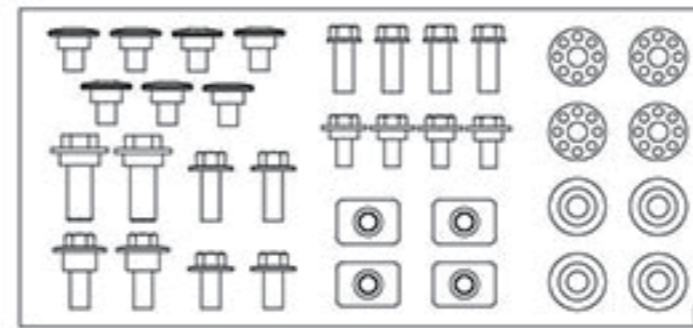

COMPLETE BODY KIT FASTENER SET

This complete kit includes all the different fasteners needed to install a body kit on to your bike. Great for replacements or to freshen up the look of your ride!