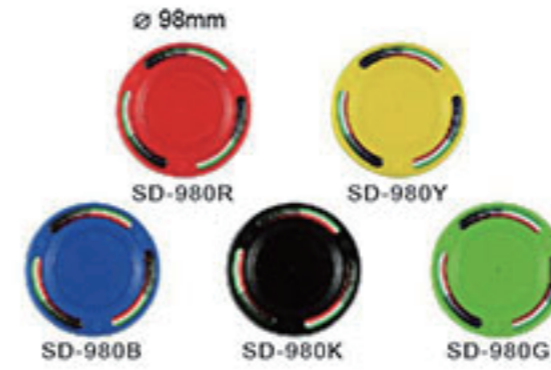

SPEED LOCK

TL-450K

THROTTLE PAD

TP400K

LICENSE PLATE BRACKET

VALVE CAPS

QUICK RELEASE FASTENER

STAND SUPPORT