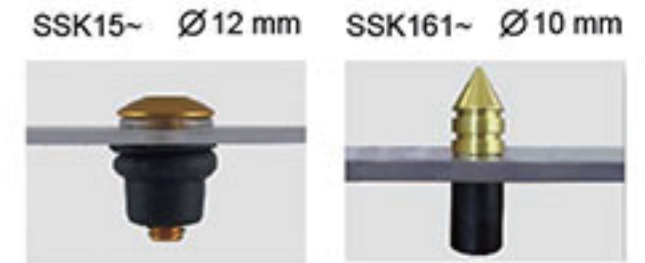

SCREEN SCREW KITS

Type	SSK151	SSK153	SSK154	SSK155	SSK156
SSK15-	SSK151	SSK153	SSK154	SSK155	SSK156
SSK161-	SSK161S	SSK161B	SSK161Y	SSK161K	SSK161R